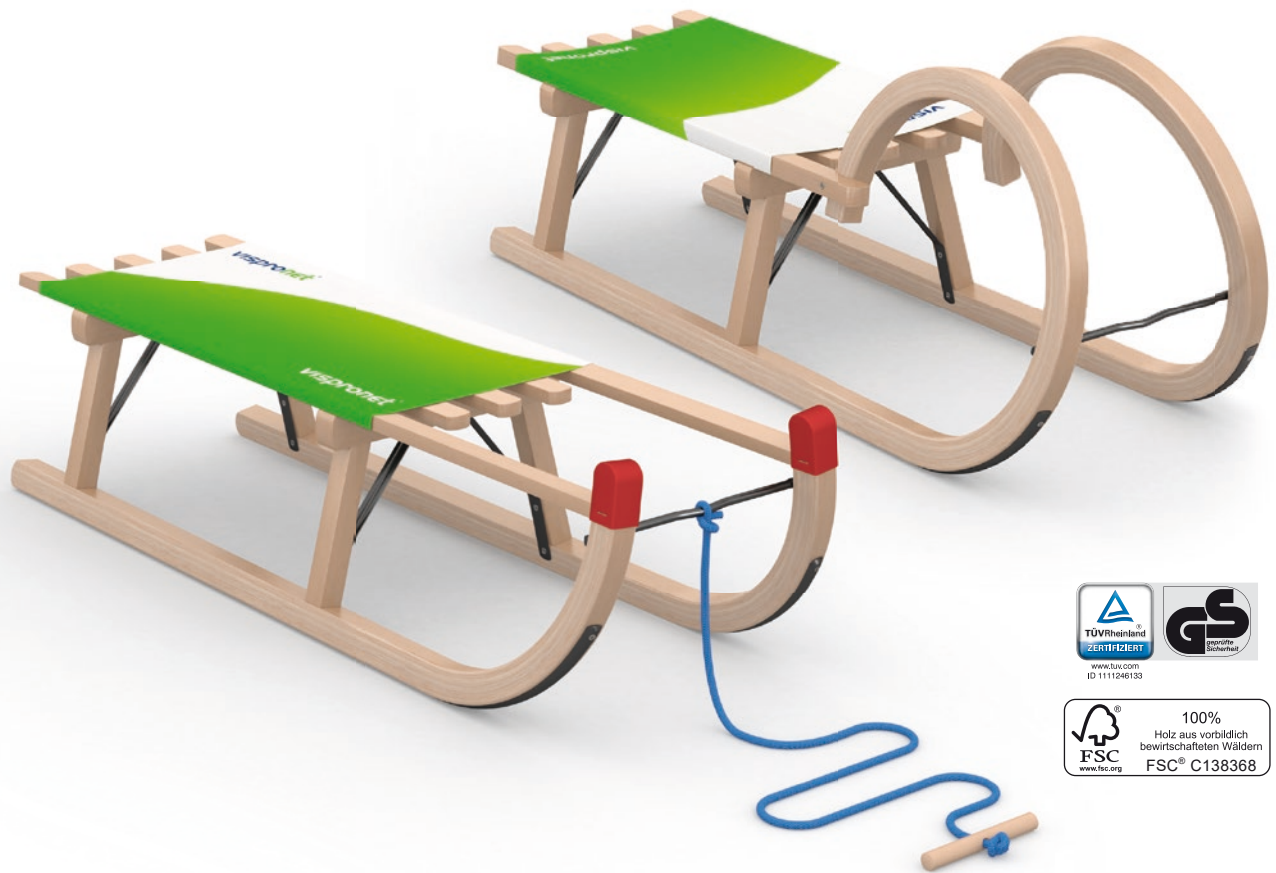

SACHSEN FAHNEN

vispronet®

WOODEN SLEDGES

www.tuv.com
ID 1111246133

- Moving advertising and unique driving pleasure
- Rounded smooth-running steel runners for high speed
- High stability through bridges made of hardwood with robust metal struts
- Individually printable in portrait or landscape format
- TÜV tested (GS label), FSC® seal for sustainable forestry

vispro®
■ ■ ■ design